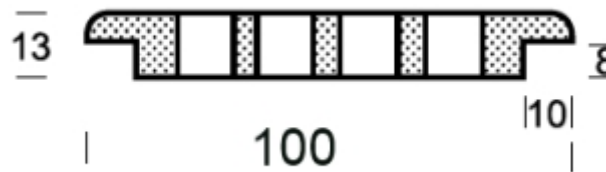

external size: **80 x 600 mm** internal size: **60 x 580 mm** air permeability: **131 cm²**

Packaging : **10 pieces**

Product	Wood	Surface
LGF080-600 BK	Beech	with no surface processing
LGF080-600 SM	Spruce	with no surface processing
LGF080-600 DB	Oak	with no surface processing