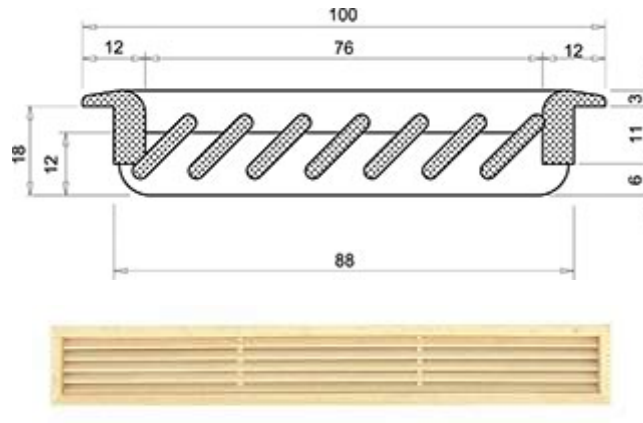

Type LGRS

external size: **139 mm**

internal size: **123 mm**

air permeability: **46 cm²**

Packaging : **1 pieces**

Product	Wood	Surface
LGRS125 JV	 Maple	with no surface processing
LGRS125 BK	 Steam beech	with no surface processing
LGRS125 DB	 Oak	with no surface processing
LGRS125 SM	 Spruce	with no surface processing

Type LGRS

external size: **172 mm**

internal size: **156 mm**

air permeability: **60 cm²**

Packaging : **5 pieces**

Product	Wood	Surface
LGRS160 JV	 Maple	with no surface processing
LGRS160 BRL	 Birch	painting
LGRS160 BK	 Steam beech	with no surface processing
LGRS160 DB	 Oak	with no surface processing
LGRS160 SM	 Spruce	with no surface processing

Type LGZS

external size: **60 x 550 mm** internal size: **48 x 538 mm**

air permeability: **50 cm²** Packaging : **1 pieces**

Product	Wood	Surface
LGZS060-550 BRL	 Birch	painting
LGZS060-550 BK	 Steam beech	with no surface processing
LGZS060-550 BKL	 Steam beech	painting
LGZS060-550 BR	 Birch	with no surface processing
LGZS060-550 DB	 Oak	with no surface processing
LGZS060-550 JV	 Maple	with no surface processing
LGZS060-550 SM	 Spruce	with no surface processing