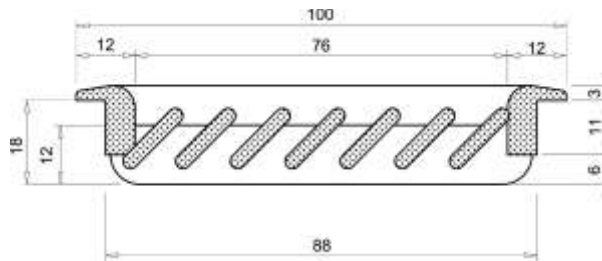

Type LGZS

external size: **60 x 550 mm** internal size: **48 x 538 mm**

air permeability: **50 cm²** Packaging : **1 pieces**

Product	Wood	Surface
LGZS060-550 BRL	 Birch	painting
LGZS060-550 BK	 Steam beech	with no surface processing
LGZS060-550 BKL	 Steam beech	painting
LGZS060-550 BR	 Birch	with no surface processing
LGZS060-550 DB	 Oak	with no surface processing
LGZS060-550 JV	 Maple	with no surface processing
LGZS060-550 SM	 Spruce	with no surface processing

external size: **78 x 550 mm** internal size: **66 x 538 mm**
 air permeability: **100 cm²** Packaging : **1 pieces**

Product	Wood	Surface
LGZS080-550 BRL	 Birch	painting
LGZS080-550 BK	 Steam beech	with no surface processing
LGZS080-550 BKL	 Steam beech	painting
LGZS080-550 BR	 Birch	with no surface processing
LGZS080-550 DB	 Oak	with no surface processing
LGZS080-550 JV	 Maple	with no surface processing
LGZS080-550 SM	 Spruce	with no surface processing