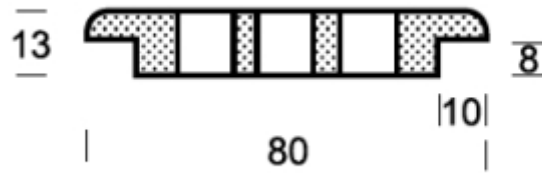

Type LGF

external size: **80 x 600 mm** internal size: **60 x 580 mm** air permeability: **131 cm²**

Packaging : **10 pieces**

Product	Wood	Surface
LGF080-600 BK	Beech	with no surface processing
LGF080-600 SM	Spruce	with no surface processing
LGF080-600 DB	Oak	with no surface processing