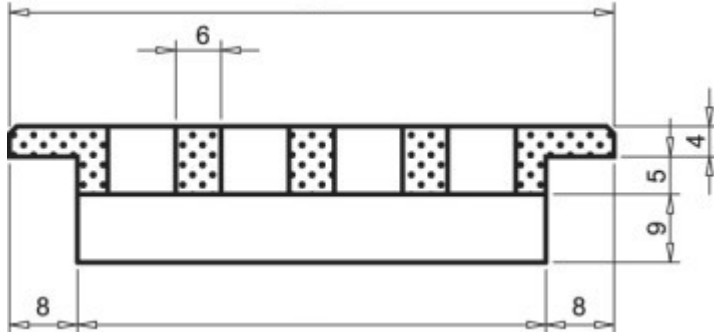

Type LG

opening = 9 x 74 mm = air permeability 6,66 cm²

Ventilation grill of length 1973 mm has welt only on the long sides.

Untypical length of grill can be produced only in iteration of 89 mm (np. 550 mm, 639 mm),

LG ventilation grill is crosswise enclosed for better stability.

external size: **60 x 1973 mm** internal size: **44 x 1964 mm**

air permeability: **439 cm²** Packaging : **5 pieces**

Product	Wood	Surface
LG060-1973 JV	Maple	with no surface processing
LG060-1973 BK	Steam beech	with no surface processing
LG060-1973 DB	Oak	with no surface processing
LG060-1973 OL	Alder	with no surface processing
LG060-1973 SM	Spruce	with no surface processing